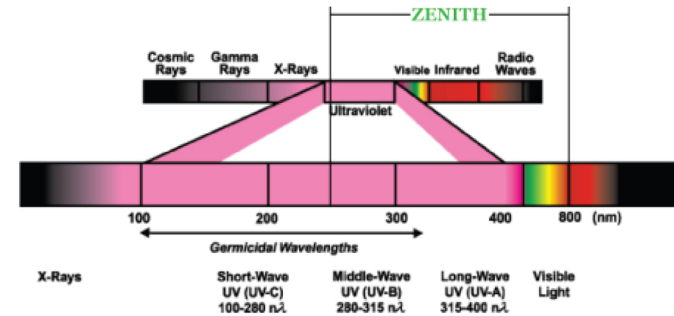

*Aluminum Transfer Tube Extension

*Adjustable Elbow 30 - 90 deg.

*Telescoping Transfer Tube

Diffuser

*Additional Options Available

Zenith Growing Tubes Benefits

- Saving Energy and Money
- Healthier Living
- Full Light Spectrum
- Applications For All Roof Types
- Fabricated From High Grade Aluminum
- Highest Quality Reflective Tubing on the Market
- Adjustable Elbows Bend From 0 to 30 Degrees (optional)