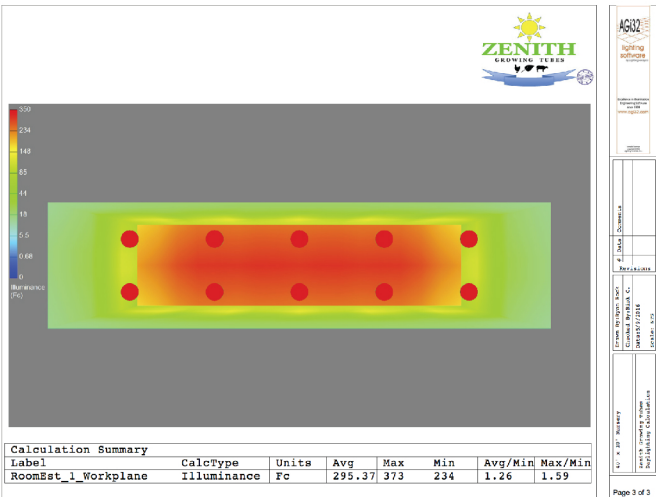

Photometric Daylight Rendering

Our Photometric Daylighting software utilizes longitude and latitude data to scientifically predict the daylighting conditions at your projects location to provide an accurate light rendering to maximize efficiency during or after the design process.