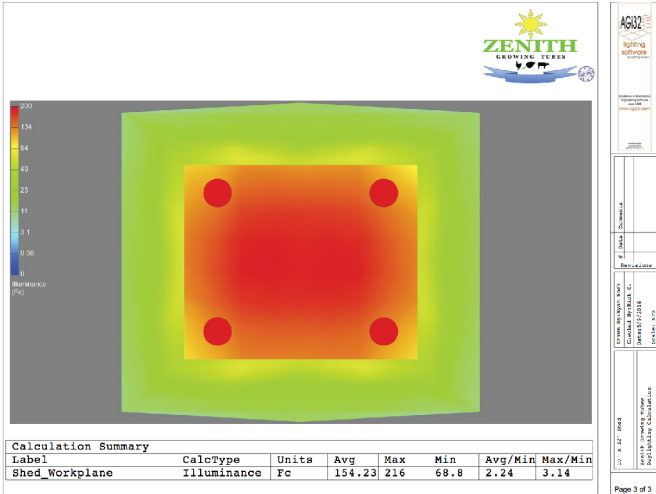

Photometric Daylight Rendering

Our Photometric Daylighting software utilizes longitude and latitude data to scientifically predict the daylighting conditions at your projects location to provide an accurate light rendering to maximize efficiency during or after the design process.